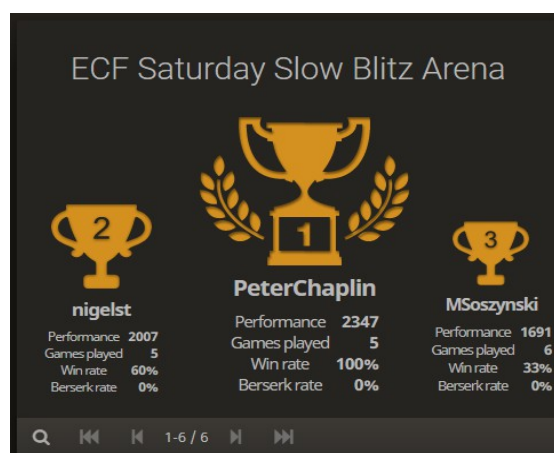

Details and joining instructions can be found here as ever: <https://englishchessonline.org.uk/>

Last Fortnight's Results

Last fortnight's ECF club tournaments and results were as below.

Friday Evening Slow Blitz (Swiss) (ECF Members)
- 21/02 at 8-00 pm – 10|0

<https://www.chess.com/tournament/live/arena/ecf-members-friday-evening-slow-blitz-163895>

Saturday Evening Slow Blitz (lichess) (English Players) – 22/02 at 8-00 pm – 5|5

<https://lichess.org/tournament/6Vi7DkoL>